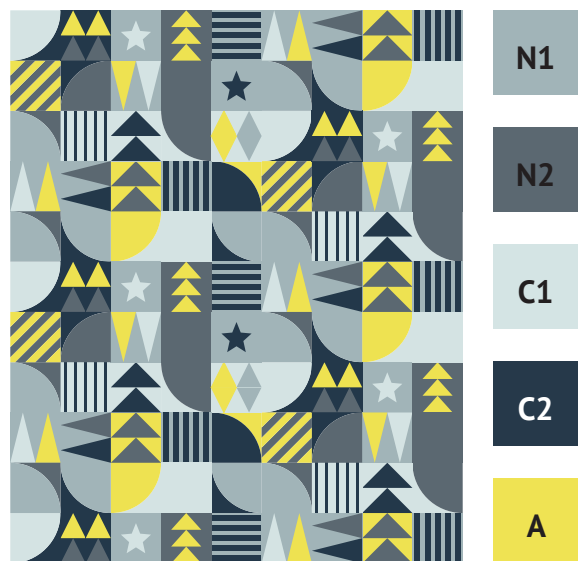

Mock-Up "Baby"

Finished Size: 42" x 42"

Mock-Up "Throw"

Finished Size: 54" x 66"

Color Distribution

The pattern design was written with the idea of

- two neutral colors (N1 + N2)
- one main color in a set of two values or adjacent hues (C1 + C2)
- one accent color (A)

When playing with coloring ideas it became clear that some other combinations might work as well. Generally, those groupings still consist of a maximum of two color groups plus sometimes neutrals. Even a monochrome palette with enough contrast between all five colors worked well.

It is also encouraged to play around with the order of your chosen palette. Switching the placement of the five colors results in very different versions - some more favorable than others. Though the top pick seems to be very personal :) For examples the following pages.

Example Colorings

Various Christmas color palettes.

Example Colorings

Other color palette ideas.

Example Colorings

One color palette, different versions.

- N1
- N2
- C1
- C2
- A

- N1
- N2
- C1
- C2
- A