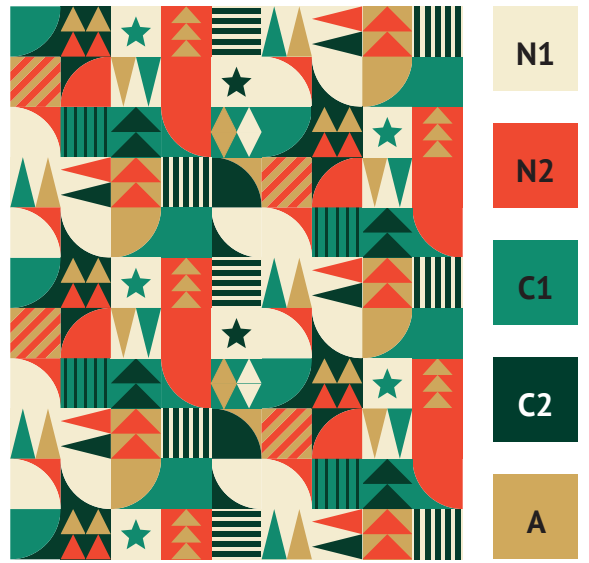

Example Colorings

Various Christmas color palettes.