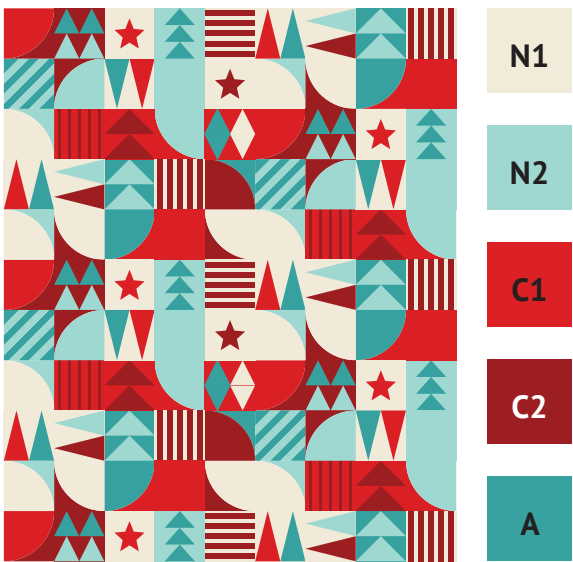

Example Colorings

Various Christmas color palettes.