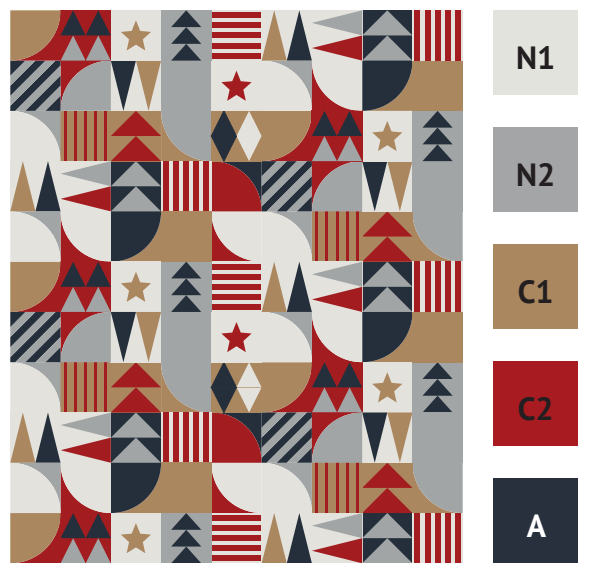

Example Colorings

Various Christmas color palettes.