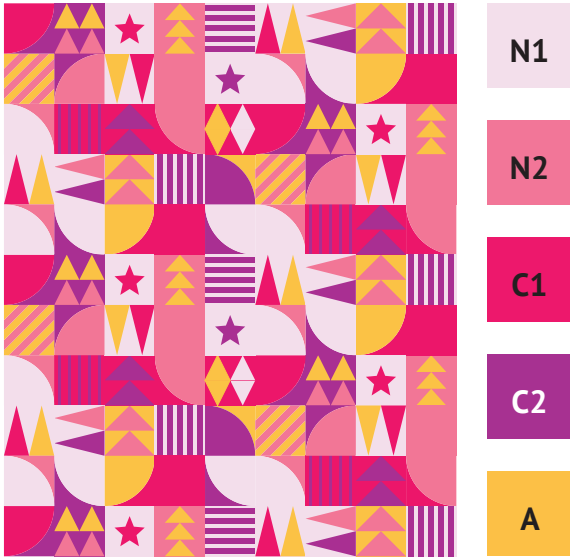

Mock-Up "Baby"

Finished Size: 42" x 42"

Mock-Up "Throw"

Finished Size: 54" x 66"

Color Distribution

The pattern design was written with the idea of

- two neutral colors (N1 + N2)
- one main color in a set of two values or adjacent hues (C1 + C2)
- one accent color (A)

When playing with coloring ideas it became clear that some other combinations might work as well. Generally, those groupings still consist of a maximum of two color groups plus sometimes neutrals. Even a monochrome palette with enough contrast between all five colors worked well.

It is also encouraged to play around with the order of your chosen palette. Switching the placement of the five colors results in very different versions - some more favorable than others. Though the top pick seems to be very personal :) For examples the following pages.

Example Colorings

Various Christmas color palettes.

Example Colorings

Other color palette ideas.

Example Colorings

One color palette, different versions.

- N1
- N2
- C1
- C2
- A

- N1
- N2
- C1
- C2
- A