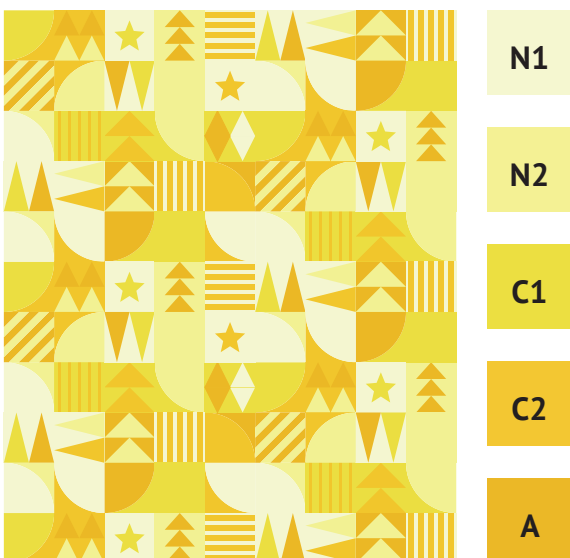

Mock-Up "Baby"

Finished Size: 42" x 42"

Mock-Up "Throw"

Finished Size: 54" x 66"

Color Distribution

The pattern design was written with the idea of

- two neutral colors (N1 + N2)
- one main color in a set of two values or adjacent hues (C1 + C2)
- one accent color (A)

It is also encouraged to play around with the order of your chosen palette. Switching the placement of the five colors results in very different versions - some more favorable than others. Though the top pick seems to be very personal :) For examples the following pages.

Example Colorings

Various Christmas color palettes.

Example Colorings

Other color palette ideas.

Example Colorings

One color palette, different versions.

- N1
- N2
- C1
- C2
- A

- N1
- N2
- C1
- C2
- A

- N1
- N2
- C1
- C2
- A

- N1
- N2
- C1
- C2
- A

- N1
- N2
- C1
- C2
- A

- N1
- N2
- C1
- C2
- A

Example Colorings

Monochrome color palettes.

Coloring Page: Throw