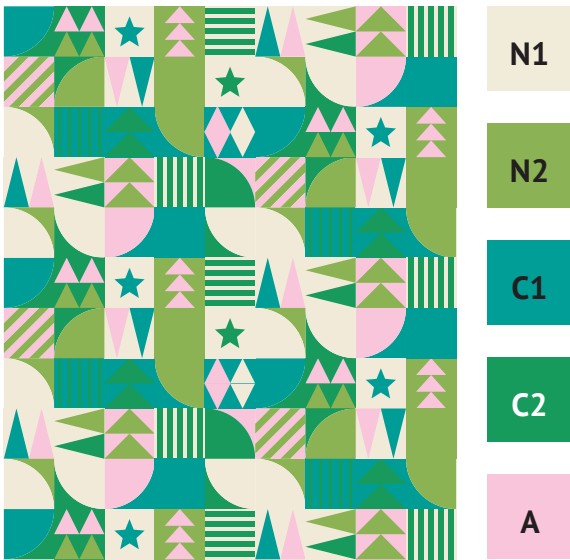

Mock-Up "Baby"

Finished Size: 42" x 42"

Mock-Up "Throw"

Finished Size: 54" x 66"

Color Distribution

The pattern design was written with the idea of

- two neutral colors (N1 + N2)
- one main color in a set of two values or adjacent hues (C1 + C2)
- one accent color (A)

When playing with coloring ideas it became clear that some other combinations might work as well. Generally, those groupings still consist of a maximum of two color groups plus sometimes neutrals. Even a monochrome palette with enough contrast between all five colors worked well.

It is also encouraged to play around with the order of your chosen palette. Switching the placement of the five colors results in very different versions - some more favorable than others. Though the top pick seems to be very personal :) For examples the following pages.

Example Colorings

Various Christmas color palettes.

Example Colorings

Other color palette ideas.

Example Colorings

One color palette, different versions.

- N1
- N2
- C1
- C2
- A

- N1
- N2
- C1
- C2
- A