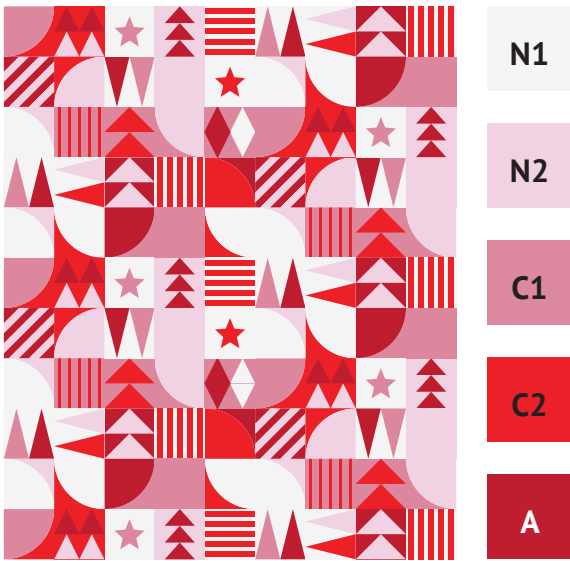

Mock-Up "Baby"

Finished Size: 42" x 42"

Mock-Up "Throw"

Finished Size: 54" x 66"

Color Distribution

The pattern design was written with the idea of

- two neutral colors (N1 + N2)
- one main color in a set of two values or adjacent hues (C1 + C2)
- one accent color (A)

It is also encouraged to play around with the order of your chosen palette. Switching the placement of the five colors results in very different versions - some more favorable than others. Though the top pick seems to be very personal :) For examples the following pages.

Example Colorings

Various Christmas color palettes.

Example Colorings

Other color palette ideas.

Example Colorings

One color palette, different versions.

- N1
- N2
- C1
- C2
- A

- N1
- N2
- C1
- C2
- A

- N1
- N2
- C1
- C2
- A

- N1
- N2
- C1
- C2
- A

- N1
- N2
- C1
- C2
- A

- N1
- N2
- C1
- C2
- A

Example Colorings

Monochrome color palettes.

Coloring Page: Throw