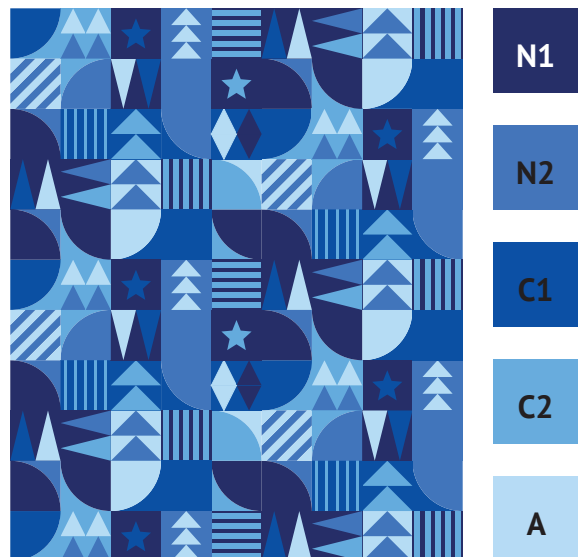

It is also encouraged to play around with the order of your chosen palette. Switching the placement of the five colors results in very different versions - some more favorable than others. Though the top pick seems to be very personal :) For examples the following pages.

Example Colorings

Various Christmas color palettes.

Example Colorings

Other color palette ideas.

Example Colorings

One color palette, different versions.

- N1
- N2
- C1
- C2
- A

- N1
- N2
- C1
- C2
- A

- N1
- N2
- C1
- C2
- A

- N1
- N2
- C1
- C2
- A

- N1
- N2
- C1
- C2
- A

- N1
- N2
- C1
- C2
- A

Example Colorings

Monochrome color palettes.

Coloring Page: Throw