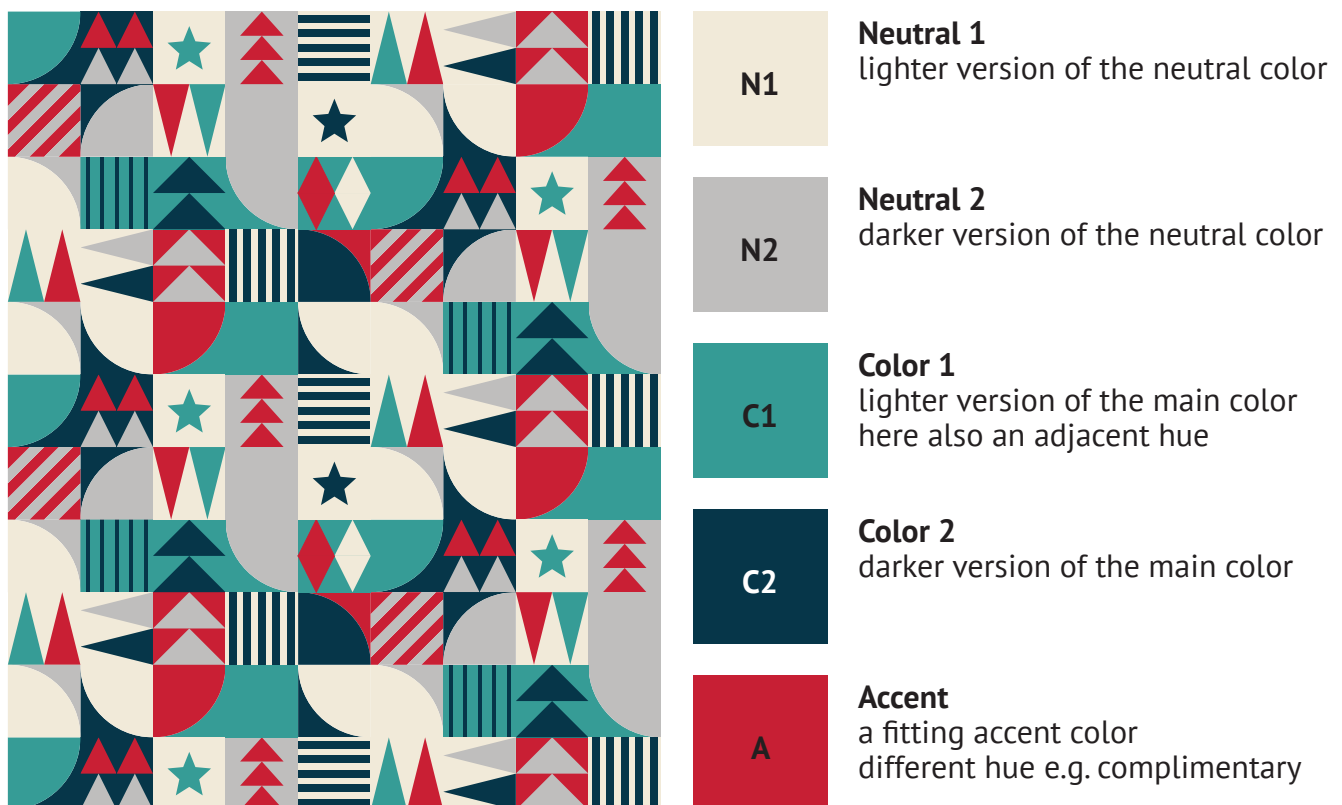

The explanation of color distribution is followed by a lot of example colorings.

And finally the coloring pages for the Baby and Throw are included.

Please keep the design completely to yourself so as not to spoil anyone else's surprise.

Mock-Up "Baby"

Finished Size: 42" x 42"

Mock-Up "Throw"

Finished Size: 54" x 66"

Color Distribution

The pattern design was written with the idea of

- two neutral colors (N1 + N2)
- one main color in a set of two values or adjacent hues (C1 + C2)
- one accent color (A)

When playing with coloring ideas it became clear that some other combinations might work as well. Generally, those groupings still consist of a maximum of two color groups plus sometimes neutrals. Even a monochrome palette with enough contrast between all five colors worked well.

It is also encouraged to play around with the order of your chosen palette. Switching the placement of the five colors results in very different versions - some more favorable than others. Though the top pick seems to be very personal :) For examples the following pages.