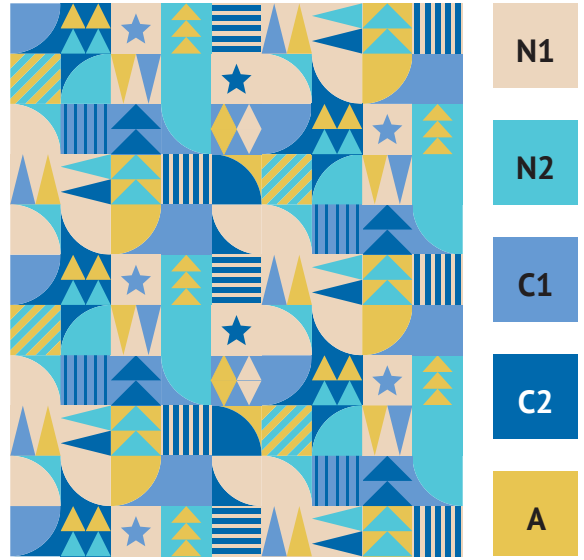

Mock-Up "Baby"

Finished Size: 42" x 42"

Mock-Up "Throw"

Finished Size: 54" x 66"

Color Distribution

The pattern design was written with the idea of

- two neutral colors (N1 + N2)
- one main color in a set of two values or adjacent hues (C1 + C2)
- one accent color (A)

When playing with coloring ideas it became clear that some other combinations might work as well. Generally, those groupings still consist of a maximum of two color groups plus sometimes neutrals. Even a monochrome palette with enough contrast between all five colors worked well.

It is also encouraged to play around with the order of your chosen palette. Switching the placement of the five colors results in very different versions - some more favorable than others. Though the top pick seems to be very personal :) For examples the following pages.

Example Colorings

Various Christmas color palettes.

Example Colorings

Other color palette ideas.

Example Colorings

One color palette, different versions.

- N1
- N2
- C1
- C2
- A

- N1
- N2
- C1
- C2
- A