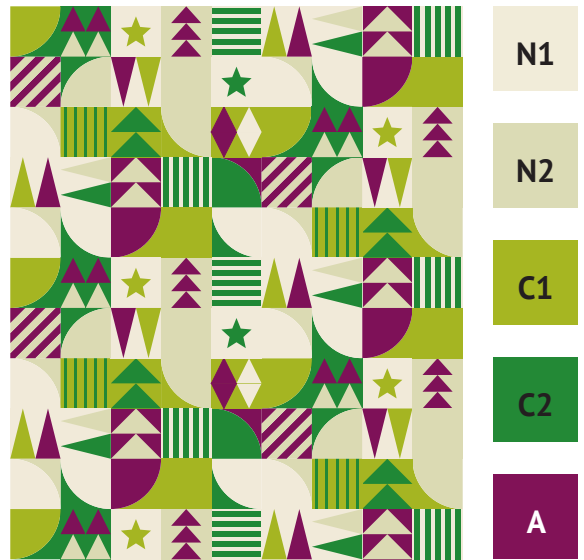

Mock-Up "Baby"

Finished Size: 42" x 42"

Mock-Up "Throw"

Finished Size: 54" x 66"

Color Distribution

The pattern design was written with the idea of

- two neutral colors (N1 + N2)
- one main color in a set of two values or adjacent hues (C1 + C2)
- one accent color (A)

When playing with coloring ideas it became clear that some other combinations might work as well. Generally, those groupings still consist of a maximum of two color groups plus sometimes neutrals. Even a monochrome palette with enough contrast between all five colors worked well.

It is also encouraged to play around with the order of your chosen palette. Switching the placement of the five colors results in very different versions - some more favorable than others. Though the top pick seems to be very personal :) For examples the following pages.

Example Colorings

Various Christmas color palettes.

Example Colorings

Other color palette ideas.

Example Colorings

One color palette, different versions.

- N1
- N2
- C1
- C2
- A

- N1
- N2
- C1
- C2
- A