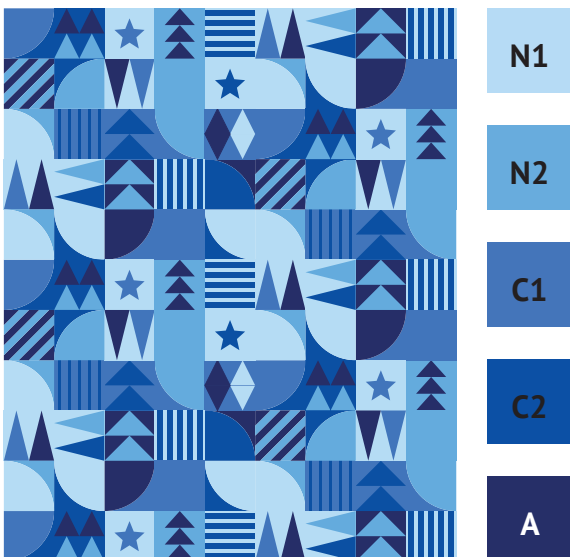

When playing with coloring ideas it became clear that some other combinations might work as well. Generally, those groupings still consist of a maximum of two color groups plus sometimes neutrals. Even a monochrome palette with enough contrast between all five colors worked well.

It is also encouraged to play around with the order of your chosen palette. Switching the placement of the five colors results in very different versions - some more favorable than others. Though the top pick seems to be very personal :) For examples the following pages.

Example Colorings

Various Christmas color palettes.

Example Colorings

Other color palette ideas.

Example Colorings

One color palette, different versions.

- N1
- N2
- C1
- C2
- A

- N1
- N2
- C1
- C2
- A

- N1
- N2
- C1
- C2
- A

- N1
- N2
- C1
- C2
- A

- N1
- N2
- C1
- C2
- A

- N1
- N2
- C1
- C2
- A

Example Colorings

Monochrome color palettes.

Coloring Page: Throw