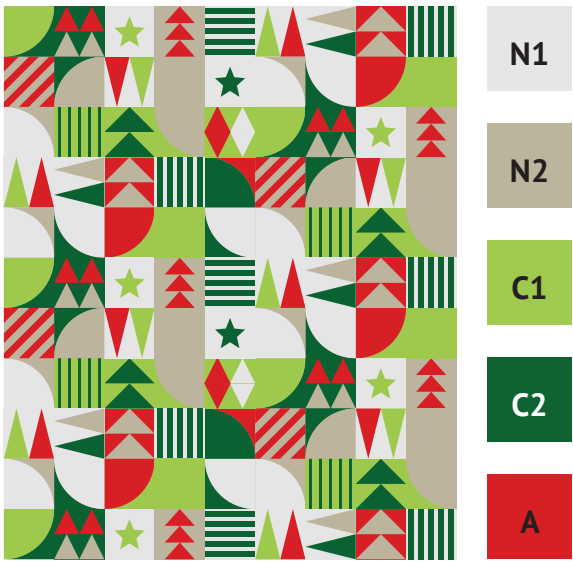

Example Colorings

Various Christmas color palettes.