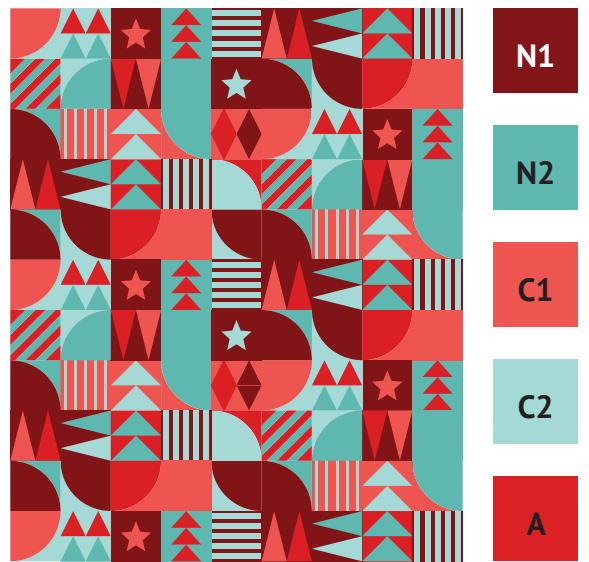

Example Colorings

Various Christmas color palettes.