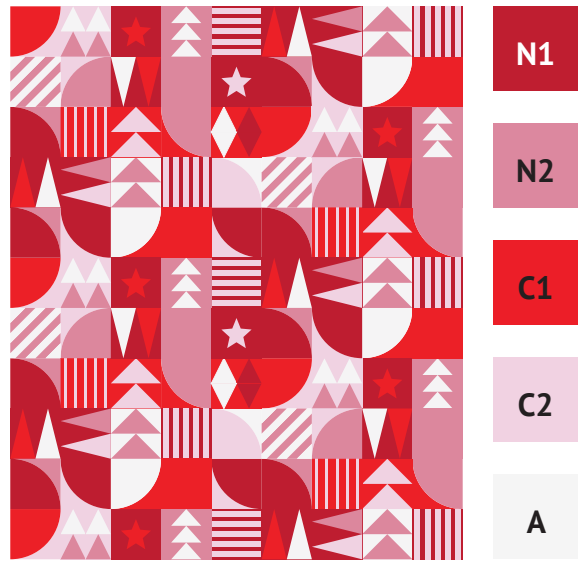

Mock-Up "Baby"

Finished Size: 42" x 42"

Mock-Up "Throw"

Finished Size: 54" x 66"

Color Distribution

The pattern design was written with the idea of

- two neutral colors (N1 + N2)
- one main color in a set of two values or adjacent hues (C1 + C2)
- one accent color (A)

It is also encouraged to play around with the order of your chosen palette. Switching the placement of the five colors results in very different versions - some more favorable than others. Though the top pick seems to be very personal :) For examples the following pages.

Example Colorings

Various Christmas color palettes.

Example Colorings

Other color palette ideas.

Example Colorings

One color palette, different versions.

- N1
- N2
- C1
- C2
- A

- N1
- N2
- C1
- C2
- A

- N1
- N2
- C1
- C2
- A

- N1
- N2
- C1
- C2
- A

- N1
- N2
- C1
- C2
- A

- N1
- N2
- C1
- C2
- A

Example Colorings

Monochrome color palettes.

Coloring Page: Throw